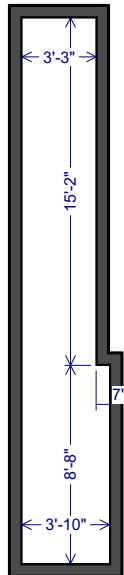

504 280 WILLIAMSTOWN CLOSE NW

MAIN - 608.72 Sq.ft. / 56.55 m2

UPPER - 626.72 Sq.ft. / 58.22 m2

LOWER - 82.51 Sq.ft. / 7.66 m2

RMS TOTAL - 1317.95 Sq.ft. / 122.43 m2

TARA MOLINA
RE/MAX REAL ESTATE (CENTRAL)
MAY 15, 2020

ATTACHED SINGLE FAMILY

*RECA RMS MEASUREMENTS TAKEN PAINT TO PAINT

LOWER LEVEL

MAIN LEVEL

UPPER LEVEL