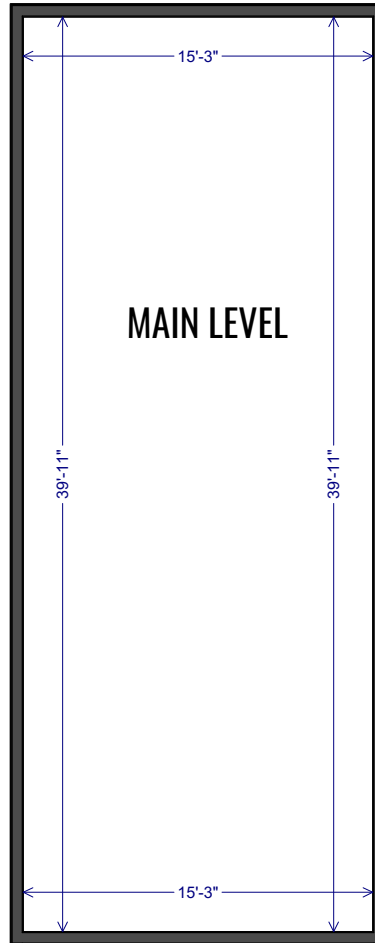

504 280 WILLIAMSTOWN CLOSE NW

MAIN - 608.72 Sq.ft. / 56.55 m2

UPPER - 626.72 Sq.ft. / 58.22 m2

LOWER - 82.51 Sq.ft. / 7.66 m2

RMS TOTAL - 1317.95 Sq.ft. / 122.43 m2

TARA MOLINA
RE/MAX REAL ESTATE (CENTRAL)
MAY 15, 2020

ATTACHED SINGLE FAMILY

*RECA RMS MEASUREMENTS TAKEN PAINT TO PAINT

LOWER LEVEL

MAIN LEVEL

UPPER LEVEL