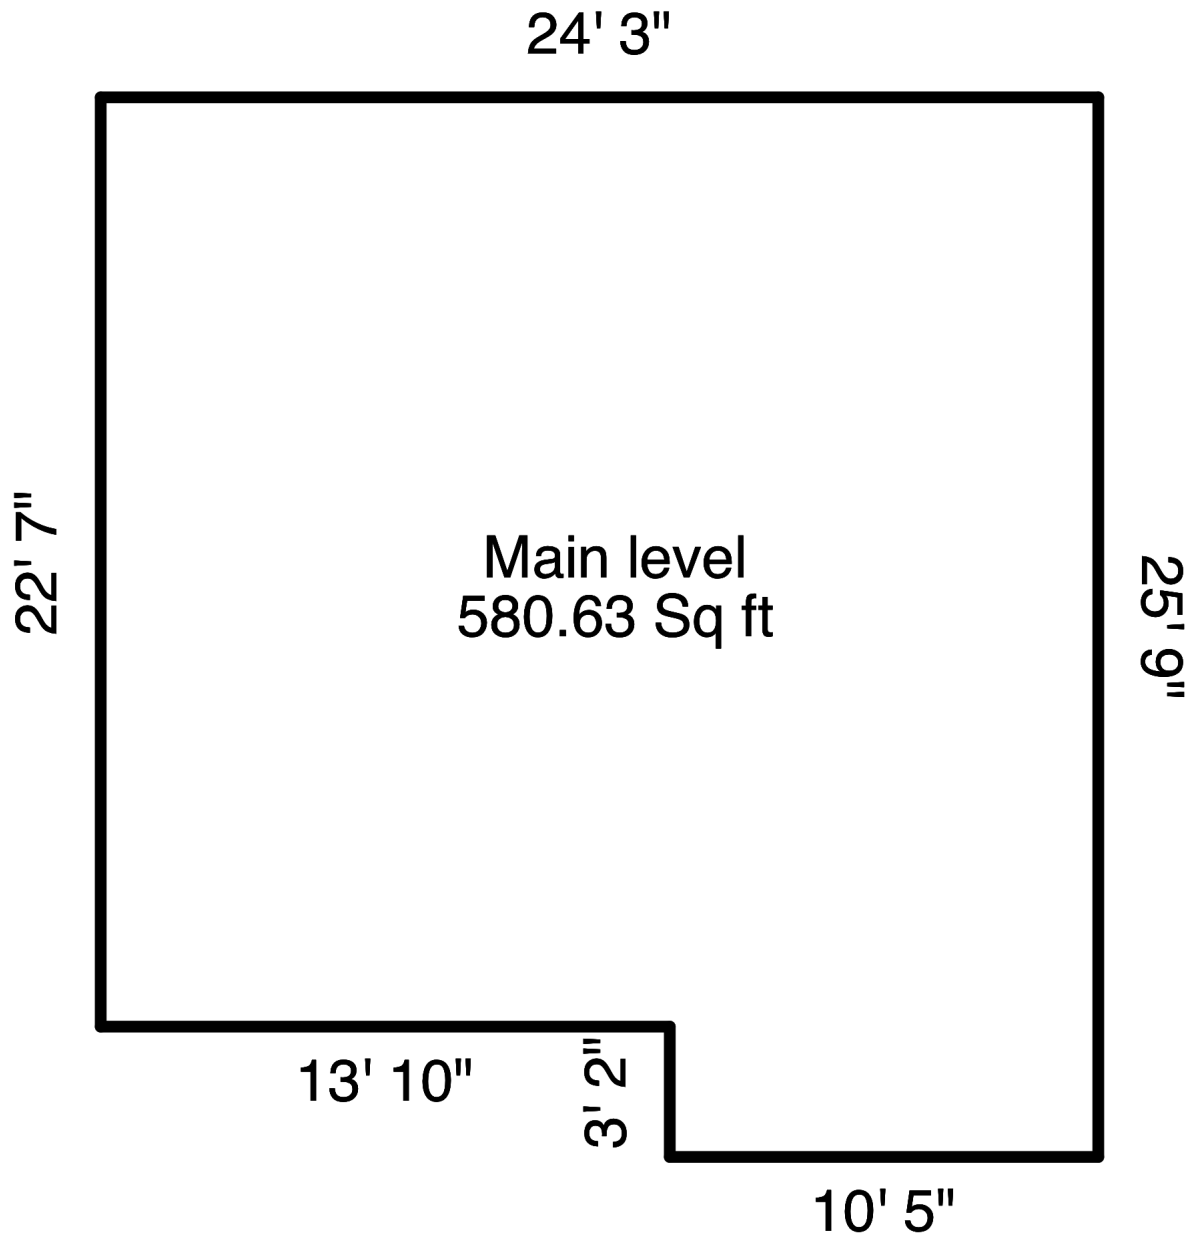

PROPERTY INFORMATION

207, 1424 22 Ave SW

Calgary

February 14, 2019

Tara Molina - RE/MAX Real Estate (Central)

RED DOT

MEASUREMENTS

Disclaimer: All measurements provided follow the RMS and are completed and fully insured by Red Dot Services. Measurements are intended for use only by the purchaser of this document and measurement insurance is considered void without payment and/or if altered in any way. Below grade area includes developed and non-developed areas. For more information on the RMS standards, please visit <https://www.reca.ca>